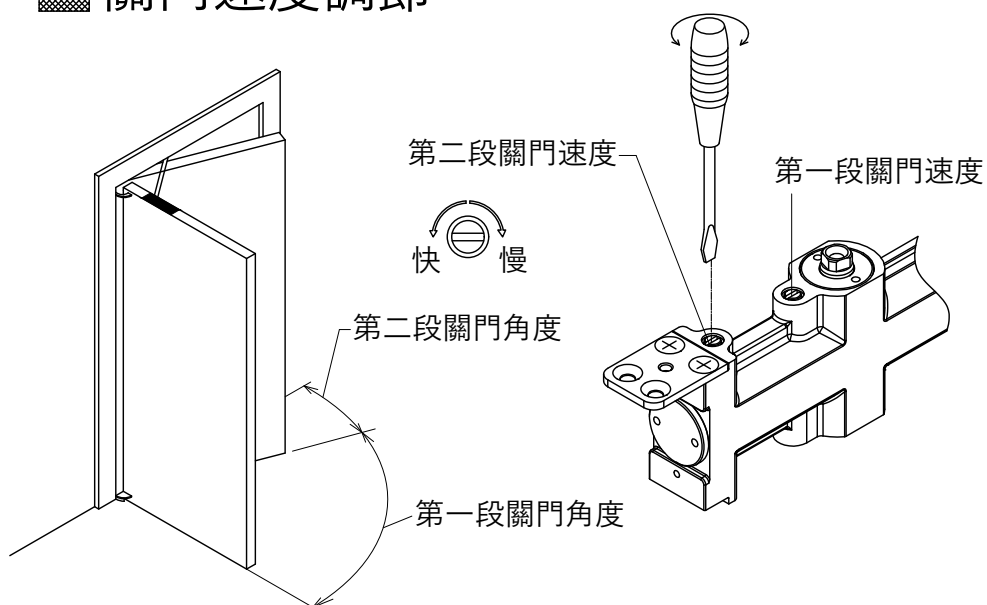

NO.1600U-MS系列 隱藏式門弓器 安裝說明書(左右機種共用)

■ 部品配件

NO	Parts	QTY	NO	Parts	QTY
①	Body	1	⑪	Washer	1
②	Fixing plate	2	⑫	⊕Countersunk screw M5x15L	4
③	Main arm	1	⑬	⊕Wooder screw 3/16"x1"L	4
④	Track	1	⑭	⊕Countersunk screw M5x8L	4
⑤	Stopper	1	⑮	⊕Countersunk screw M5x15L	4
⑥	Spring plate	1	⑯	⊕Wooder screw 3/16"x1"L	4
⑦	Fixing part	1	⑰	Cover plate	1
⑧	⊙Fixing screw M8	1	⑱	⊕Countersunk screw M5x4.1L	2
⑨	⊕Wrench 5mm	1			
⑩	⊕Countersunk screw M5x12L	1			

■ 關門速度調節

■ 開門角度調節 (保持常開調節)

■ 左右機種共用

■ 安裝方法

① 安裝及固定本體

② 安裝及固定滑軌

③ 將主臂連接到本體並鎖緊螺絲

④ 將主臂連接到軌道中的滑動零件並鎖緊螺絲

⑤ 開門和關門的速度可以調整