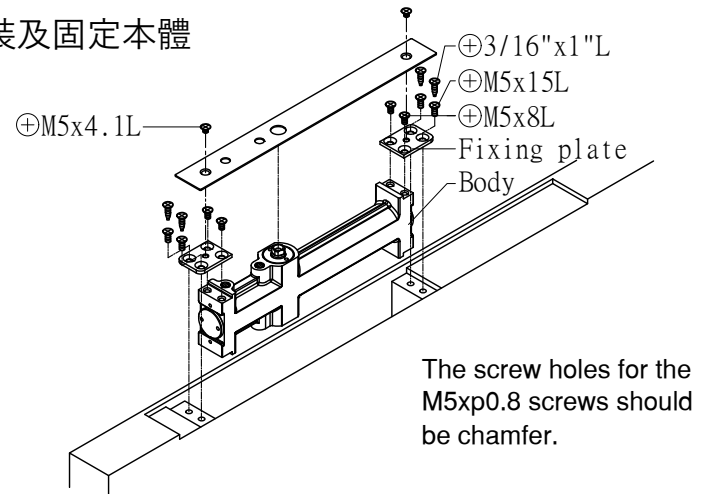

■ 左右機種共用

■ 安裝方法

① 安裝及固定本體