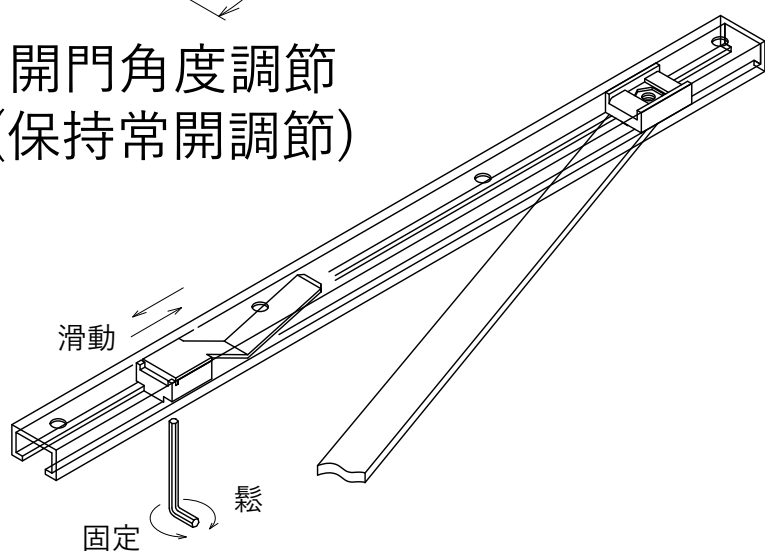

■ 開門角度調節 (保持常開調節)