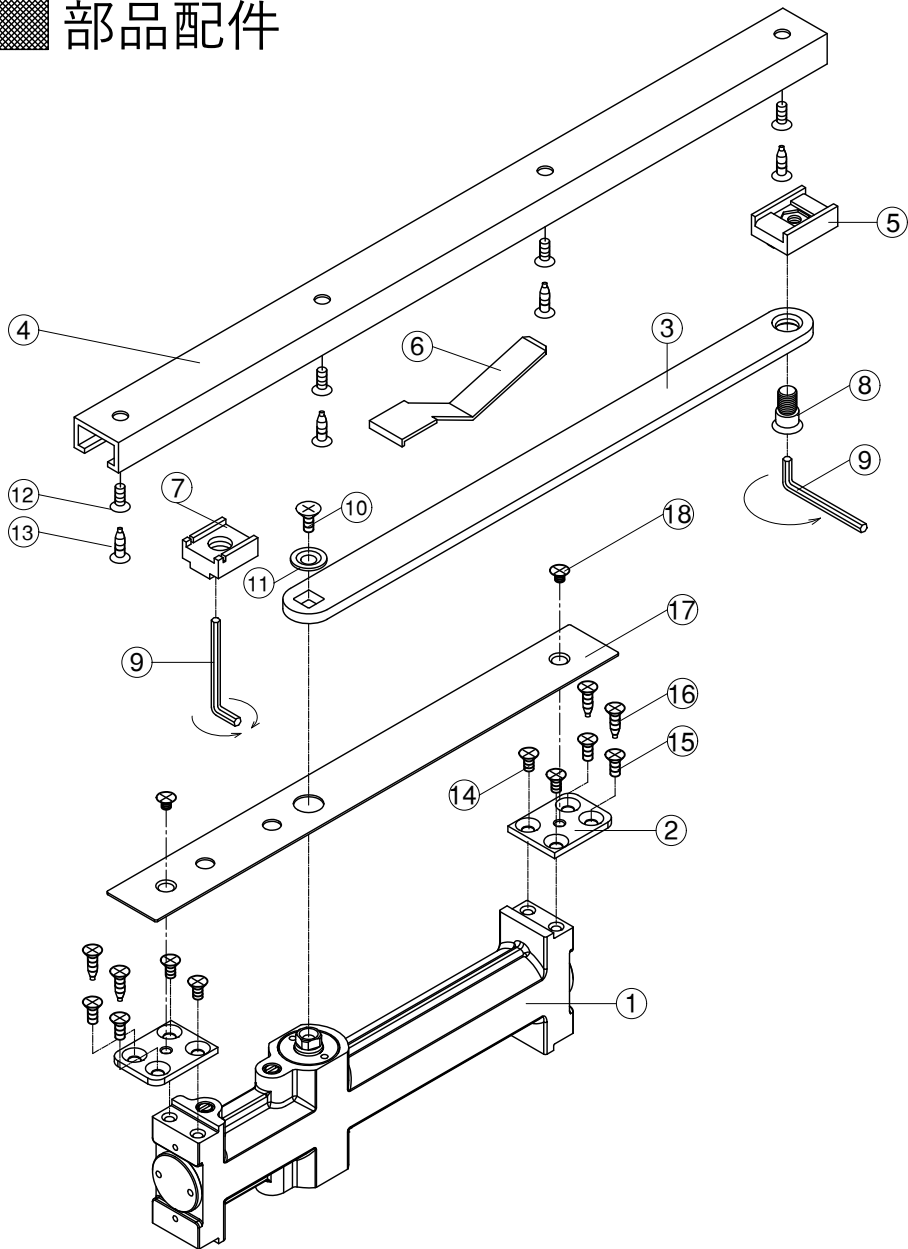

## ■ 部品配件

NO	Parts	QTY	NO	Parts	QTY
①	Body	1	⑪	Washer	1
②	Fixing plate	2	⑫	⊕Countersunk screw M5x15L	4
③	Main arm	1	⑬	⊕Wooder screw 3/16"x1"L	4
④	Track	1	⑭	⊕Countersunk screw M5x8L	4
⑤	Stopper	1	⑮	⊕Countersunk screw M5x15L	4
⑥	Spring plate	1	⑯	⊕Wooder screw 3/16"x1"L	4
⑦	Fixing part	1	⑰	Cover plate	1
⑧	⊙Fixing screw M8	1	⑱	⊕Countersunk screw M5x4.1L	2
⑨	⊕Wrench 5mm	1			
⑩	⊕Countersunk screw M5x12L	1			